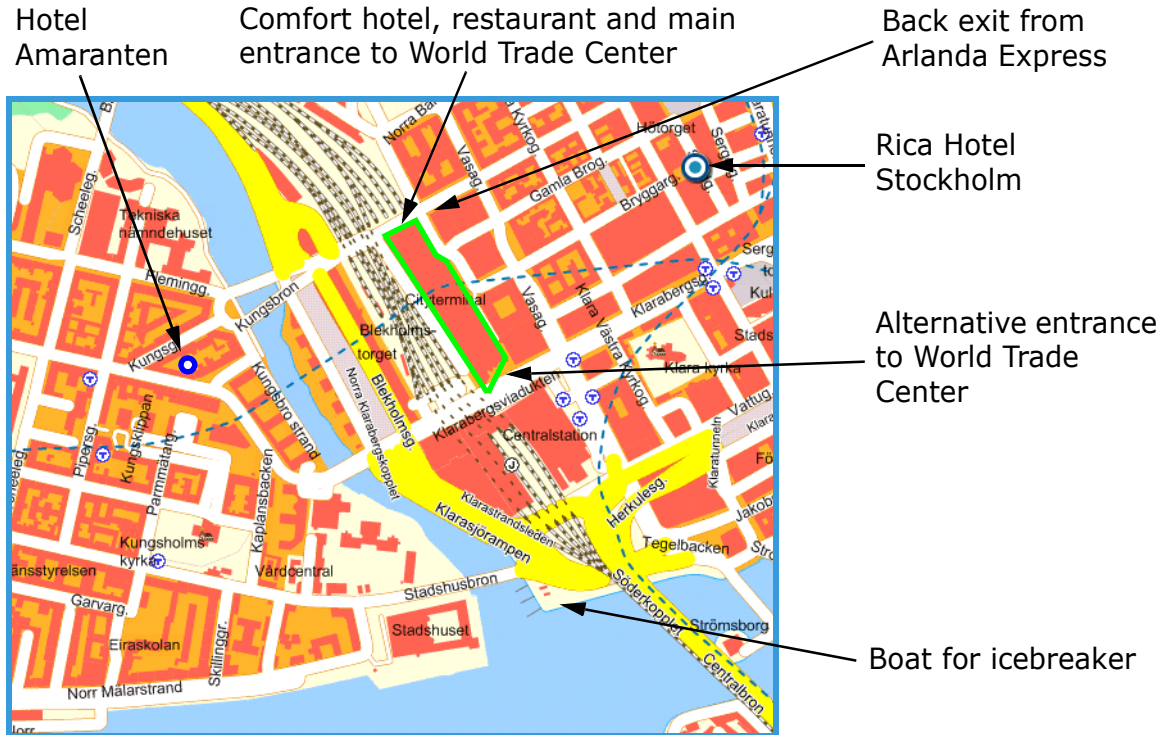

Space and the Arctic Social events

19–21 October 2009

Icebreaker 19 October 18.00–21.00

You are invited to an informal icebreaker on board M/S Prins Carl Philip for 3 hours of sightseeing around Stockholm by boat. Snacks and wine will be provided. Please let the organisers know that you intend to participate, either by indicating when you register or by sending an email to envmail@esa.int.

Workshop Dinner 20 October 20.00

A workshop dinner in the style of a Swedish smörgåsbord has been organised at the World Trade Center. The restaurant is reached through the lobby of the Comfort Hotel.